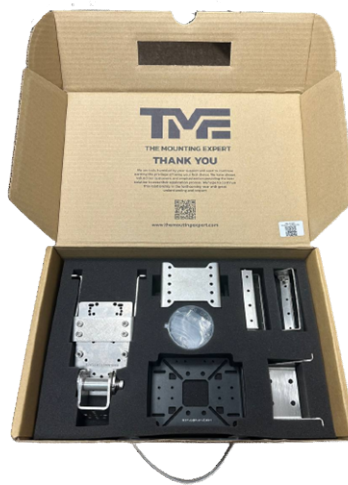

Bracket demo box

No.	Item	Quantity	Serial No.
5	ROTATE BARLIGHT BRACKET	1	-
	CAS2-040-BRACKET	1	-
	MLBX2-2-BRACKET	2	-
	LBRX-6-BRACKET	2	-
	LBRX-3-BRACKET	2	-
	BHLX3 BRACKET	4	-
	MLBX2-BRACKET-L	1	-
	MLBX2-BRACKET-R	1	-
	LBRX-BRACKET-L	1	-
	LBRX-BRACKET-R	1	-
	IDS5-100-BRACKET	1	-
	SCREW BOX	1	-