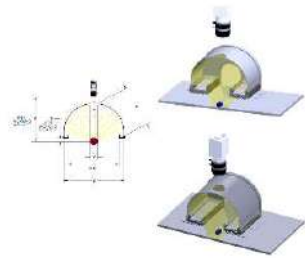

18

Indirect

Indirect - IDQ3 & IDT3 Illumination

Station Item		Quantity
Lighting		
Model Number	S/N	
IDQ3-00-120-X-W-24V	TBA	1
IDT3-00-120-1-W-24V	TBA	1