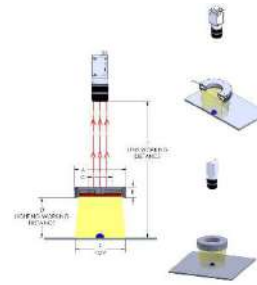

3

Direct

Shower

RING SERIES (LSW)