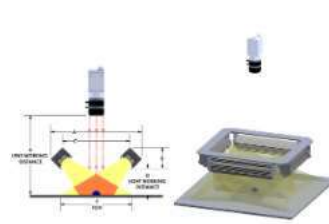

6

Direct

Bar

Four Colour BarLight (MLBQ)

Four Colour BarLight - MLBQ Illumination

Station Item	Quantity	
Lighting		
Model Number	S/N	
MLBX-00-090-2-RGBW-2.4V-JM02	LT B20G37410	1
MLBX-00-090-2-RGBW-2.4V-JM02		1
MLBX-00-090-2-RGBW-2.4V-JM02		1
MLBX-00-090-2-RGBW-2.4V-JM02		1