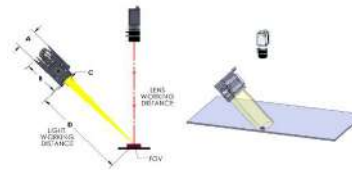

LSNY , LSN6 , CAL