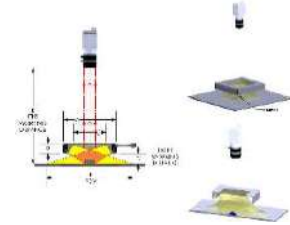

15

Diffused

Angular

Diffused Square Illumination - F-Series

Station Item	Quantity	
Lighting		
Model Number	S/N	
F-DXX-070-1-RGBW-24V	LTB20Q28520	1
F-DXX-100-1-RGBW-24V	LTB20Q28521	1
F-DXX-120-1-RGBW-24V	LTB20Q28522	1

All About Machine Vision

Machine Vision Lab www.machinevisionlab.com