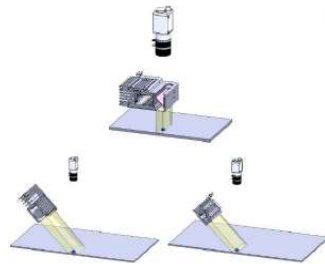

27

Line Scan

Line Scan

TMS Lite Laboratory Sdn Bhd
(Company Registration No. : 1900204710 - 240002-D)
No. 2A-2, Tingkat Kedua, 5, Desaru, Sungai Rhu, 11700 Bayan Lepas, Penang, Malaysia
T: +604-644 3428 E: enquiry@machinevisionlab.com

Line Scan Illumination

Station Item		Quantity
Lighting		
Model Number	S/N	
CAL-00-225-1-W-18V(FAN) (XPG)	TBA	1
LSNY-00-225-1-W-18V(FAN)	TBA	1
LSNY-00-225-1-W-24V	TBA	1
LSN6-00-250-1-W-24V(FAN)	TBA	1
LSN6-00-250-1-W-24V(FAN)	TBA	1

All About Machine Vision

Machine Vision Lab www.machinevisionlab.com