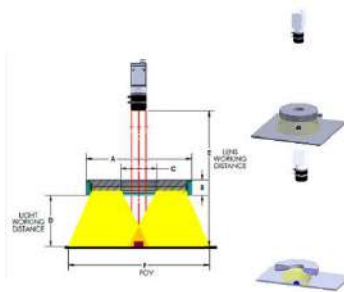

Diffused Ring - DFR4 illumination