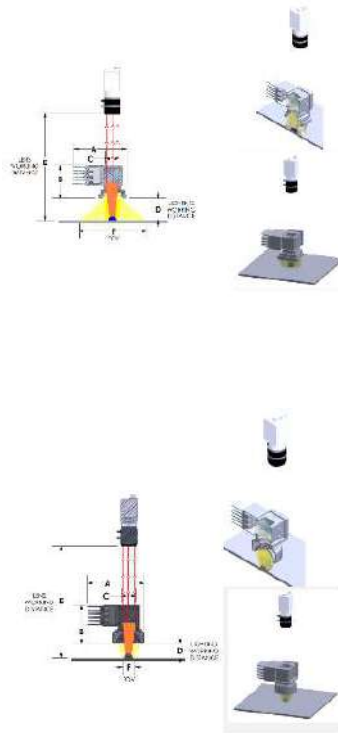

25

PM2

PM2

PM-25 Illumination

Station Item		Quantity
Lighting		
Model Number	S/N	
LBMQ-00-040-3-W-24V	TBA	1
PM-LBMQ-00-040-2-W-24V	TBA	1
PM-LBMQ-00-040-2-W-24V	TBA	1
PM-025-CUBE	LTB20Q28459	1
IDD-00-045-4-R-24V	20680	1
LSQ-15-033-1-W-24V	TBA	1
LSQ-30-045-1-W-24V	TBA	1
LSQ-30-051-1-W-24V	TBA	1
LSQF-15-033-1-W-24V	TBA	1
LSQF-30-045-1-W-24V	TBA	1
LSQF-45-051-1-W-24V	TBA	1