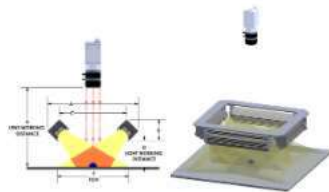

6

Direct

Bar

Four Colour BarLight (MLBQ)

Four Colour BarLight - MLBQ Illumination

Station Item	Quantity	
Lighting		
Model Number	S/N	
MLBX-00-090-2-RGBW-2.4V-JM02	LT B20G37410	1
MLBX-00-090-2-RGBW-2.4V-JM02		1
MLBX-00-090-2-RGBW-2.4V-JM02		1
MLBX-00-090-2-RGBW-2.4V-JM02		1