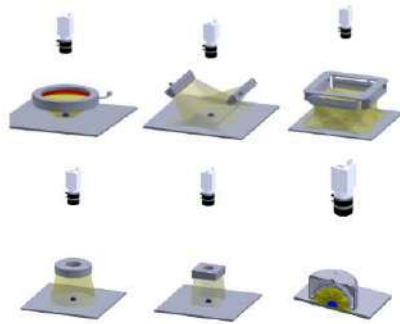

Standard Four BarLight - LBRQ Illumination

Station Item		Quantity
Lighting		
Model Number	S/N	
LBRQ-00-120-6-W-24V	TBA	1
LBRQ-00-120-3-W-24V	TBA	1
LBRQ-00-200-6-W-24V	TBA	1

All About Machine Vision

Machine Vision Lab www.machinevisionlab.com

4

Direct

Bar

Standard Four BarLight (LBRQ)