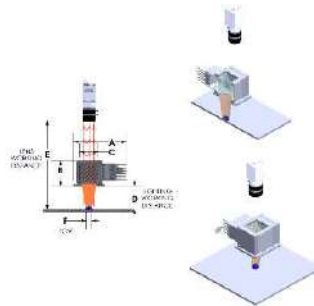

26

PM2

PM2

PM40

PM-40 Illumination

Station Item	Quantity	
Lighting		
Model Number	S/N	
PM2-040-X-CUBE	LTB20Q28459	1
PM-HLBQ-00-065-X-W-24V	TBA	1
IDD-00-080-3-W-24V	TBA	1
IDDQ-00-100-1-RGBW-24V	TBA	1
4 CHANNEL CABLE	TBA	1