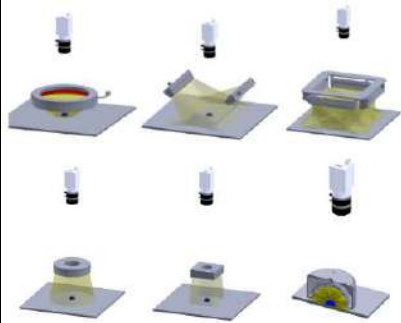

10

Direct

Low Angle Series(LLA60, LLA75)

Direct Low Angle - LLA 60 & LLA 75 Illumination

Station Item	Quantity	
Lighting		
Model Number	S/N	
LLA-60-070-2-R-24V	33718	1
LLA-60-090-2-G-24V	DEMO40862	1
LLA-60-100-2-W-24V	LTB20C37155	1
LLA-60-150-3-R-24V	LTA21R28684	1
LLA-60-200-2-W-24V	DEMO40762	1
LLA-75-130-3-G-24V	LTB20B2538	1
LLA-75-170-3-B-24V	DEMO10130	1