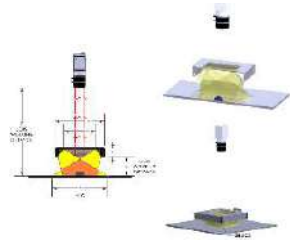

15

Diffused

Angular

Diffused Square Illumination - F-Series

Station Item	Quantity	
Lighting		
Model Number	S/N	
F-DXX-070-1-RGBW-24V	LTB20Q28520	1
F-DXX-100-1-RGBW-24V	LTB20Q28521	1
F-DXX-120-1-RGBW-24V	LTB20Q28522	1

All About Machine Vision

Machine Vision Lab www.machinevisionlab.com