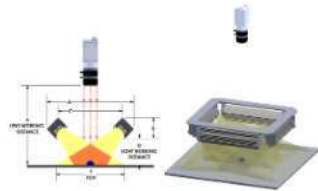

All About Machine Vision

Machine Vision Lab www.machinevisionlab.com

9

Direct

Bar

Barlight (LBM)

BARLIGHT - LBM Illumination

Station Item	Quantity	
Lighting		
Model Number	S/N	
LBM-00-080-3-W-24V	TBA	1
LBM-00-080-1-R-24V	TBA	1
LBM-00-080-1-R-24V	TBA	1
LBM-00-080-1-R-24V	TBA	1
LBM-00-080-1-R-24V	TBA	1
LBM-00-080-2-W-24V	TBA	1
LBMQ-00-040-1-W-24V	TBA	1
LBMQ-00-040-2-W-24V	TBA	1
LBMQ-00-040-3-W-24V	TBA	1