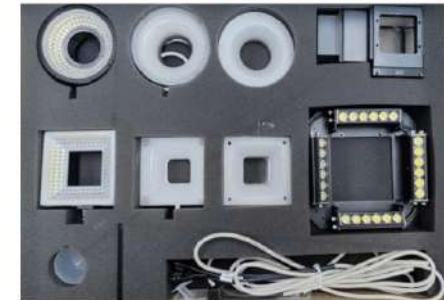

26

PM2

PM2

PM40

PM-40 Illumination

Station Item	Quantity	
Lighting		
Model Number	S/N	
PM2-040-X-CUBE	LTB20Q28459	1
PM-HLBQ-00-065-X-W-24V	TBA	1
IDD-00-080-3-W-24V	TBA	1
IDDQ-00-100-1-RGBW-24V	TBA	1
4 CHANNEL CABLE	TBA	1