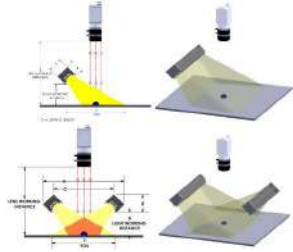

6

Bar

Four Colour BarLight - MLBQ Illumination

Station Item	Quantity	
Lighting		
Model Number	S/N	
MLBX-00-090-2-RGBW-2.4V-JM02	LT B20G37410	1
MLBX-00-090-2-RGBW-2.4V-JM02		1
MLBX-00-090-2-RGBW-2.4V-JM02		1
MLBX-00-090-2-RGBW-2.4V-JM02		1