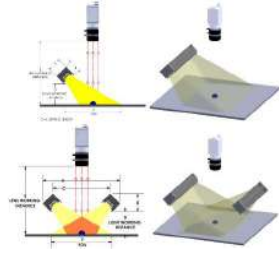

7

Direct

High Power BarLight

High Power Barlight - HDLBQ & HLBS2 Illumination

Station Item		Quantity
Lighting		
Model Number	S/N	
HDLBQ-00-065-1-R-24V	TBA	1
HDLBQ-00-065-1-B-24V	TBA	1
HDLBQ-00-065-1-W-24V	TBA	1
HDLBQ-00-065-1-G-24V	TBA	1
HDLBQ-00-065-1-I-24V	TBA	1
HLBQ2-00-065-1-W-24V	TBA	1
HLBS2-00-065-1-R-24V	TBA	1
HLBS2-00-065-1-G-24V	TBA	1
HLBS2-00-065-1-B-24V	TBA	1
HLBS2-00-065-1-IR850-24V	TBA	1
HLBS2-00-130-2-R-24V	TBA	1