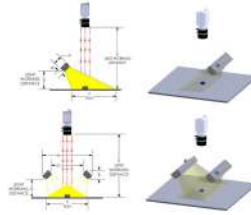

High Power BarLight