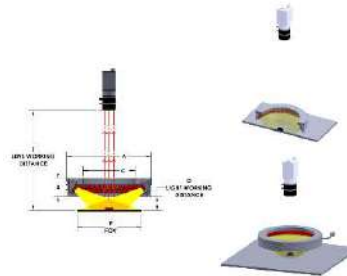

Low Angle Series(LLA60, LLA75)