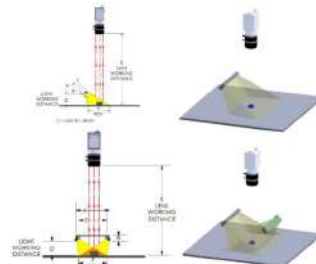

All About Machine Vision

Machine Vision Lab www.machinevisionlab.com

9

Direct

Bar

Barlight (LBM)

BARLIGHT - LBM Illumination

Station Item	Quantity	
Lighting		
Model Number	S/N	
LBM-00-080-3-W-24V	TBA	1
LBM-00-080-1-R-24V	TBA	1
LBM-00-080-1-R-24V	TBA	1
LBM-00-080-1-R-24V	TBA	1
LBM-00-080-1-R-24V	TBA	1
LBM-00-080-2-W-24V	TBA	1
LBMQ-00-040-1-W-24V	TBA	1
LBMQ-00-040-2-W-24V	TBA	1
LBMQ-00-040-3-W-24V	TBA	1