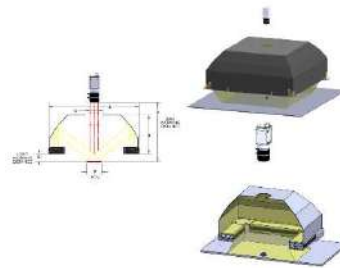

18

Indirect

indirect

Indirect - IDQ3 & IDT3 Illumination

Station Item		Quantity
Lighting		
Model Number	S/N	
IDQ3-00-120-X-W-24V	TBA	1
IDT3-00-120-1-W-24V	TBA	1