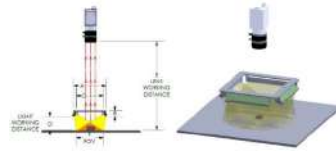

All About Machine Vision

Machine Vision Lab www.machinevisionlab.com

9

Direct

Bar

Barlight (LBM)

BARLIGHT - LBM Illumination

Station Item	Quantity	
Lighting		
Model Number	S/N	
LBM-00-080-3-W-24V	TBA	1
LBM-00-080-1-R-24V	TBA	1
LBM-00-080-1-R-24V	TBA	1
LBM-00-080-1-R-24V	TBA	1
LBM-00-080-1-R-24V	TBA	1
LBM-00-080-2-W-24V	TBA	1
LBMQ-00-040-1-W-24V	TBA	1
LBMQ-00-040-2-W-24V	TBA	1
LBMQ-00-040-3-W-24V	TBA	1