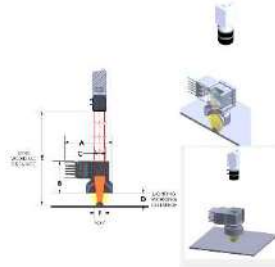

26

PM2

PM2

PM-40 Illumination

Station Item	Quantity	
Lighting		
Model Number	S/N	
PM2-040-X-CUBE	LTB20Q28459	1
PM-HLBQ-00-065-X-W-24V	TBA	1
IDD-00-080-3-W-24V	TBA	1
IDDQ-00-100-1-RGBW-24V	TBA	1
4 CHANNEL CABLE	TBA	1