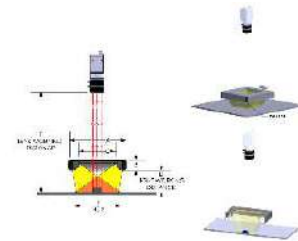

15

Diffused

Angular

Diffused Square Illumination - F-Series

Station Item	Quantity	
Lighting		
Model Number	S/N	
F-DXX-070-1-RGBW-24V	LTB20Q28520	1
F-DXX-100-1-RGBW-24V	LTB20Q28521	1
F-DXX-120-1-RGBW-24V	LTB20Q28522	1

All About Machine Vision

Machine Vision Lab www.machinevisionlab.com