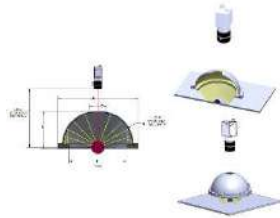

16

Indirect

Dome

Dome Light Box 1

Dome Light - Check List

Box 1

Station Item		Quantity
Lighting		
Model Number	S/N	
IDS5-00-150-1-RGBW-24V	LTB20G37394	1
IDS5-00-200-1-W-24V	LTB20J37734	1