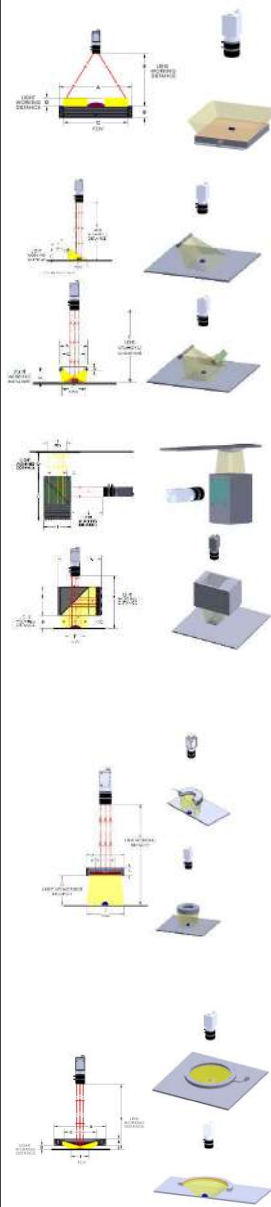

UV/IR

UV/IR