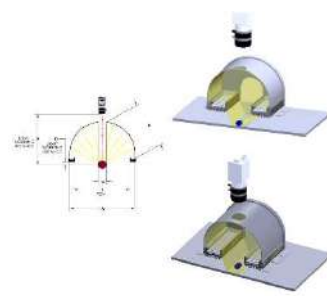

18

Indirect

Tunnel and cover Dome

Indirect - IDQ3 & IDT3 Illumination

Station Item		Quantity
Lighting		
Model Number	S/N	
IDQ3-00-120-X-W-24V	TBA	1
IDT3-00-120-1-W-24V	TBA	1