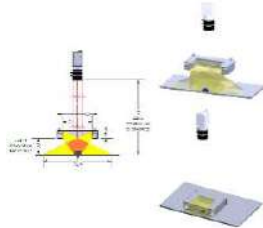

15

Diffused

Angular

Diffused Square Illumination - F-Series

Station Item	Quantity	
Lighting		
Model Number	S/N	
F-DXX-070-1-RGBW-24V	LTB20Q28520	1
F-DXX-100-1-RGBW-24V	LTB20Q28521	1
F-DXX-120-1-RGBW-24V	LTB20Q28522	1

All About Machine Vision

Machine Vision Lab www.machinevisionlab.com