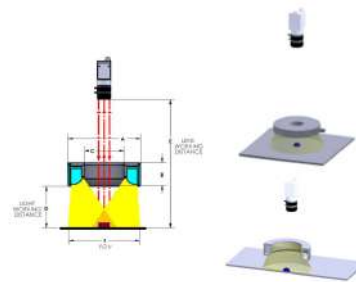

14

Diffused

Angular

Diffused Ring - HPD illumination

Diffused Ring - HPD Illumination

Station Item		Quantity
Lighting		
Model Number	S/N	
HPD-00-240-1-RGBW-24V	LTB20G37393	1
HPD-00-170-1-B-24V	DEMO 40767	1