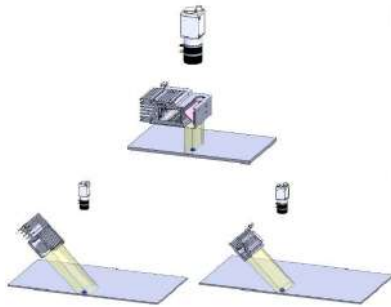

27

Line Scan