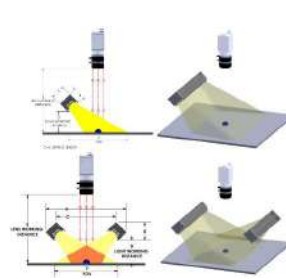

6

Bar

Four Colour BarLight - MLBQ Illumination

Station Item	Quantity	
Lighting		
Model Number	S/N	
MLBX-00-090-2-RGBW-2.4V-JM02	LT B20G37410	1
MLBX-00-090-2-RGBW-2.4V-JM02		1
MLBX-00-090-2-RGBW-2.4V-JM02		1
MLBX-00-090-2-RGBW-2.4V-JM02		1