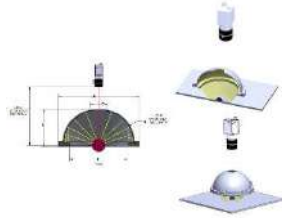

17

Indirect

Dome

Dome Light Box 2

Dome Light 2 - IDS5

Box 2

Station Item		Quantity
Lighting		
Model Number	S/N	
IDS5-00-100-1-G-24V	LDBE14799	1
IDS5-00-250-1-R-24V	LTA20R27987	1