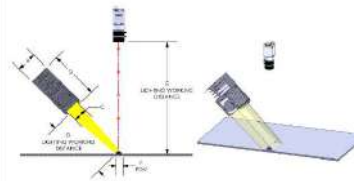

27

Line Scan

Line Scan

TMS Lite Laboratory Sdn Bhd
(Company Registration No. : 1900204710 - 240002-D)
No. 2A-2, Tingkat Kedua, 5, Desaru, Sungai Rhu, 11700 Bayan Lepas, Penang, Malaysia
T: +604-644 3428 E: enquiry@machinevisionlab.com

Line Scan Illumination

Station Item		Quantity
Lighting		
Model Number	S/N	
CAL-00-225-1-W-18V(FAN) (XPG)	TBA	1
LSNY-00-225-1-W-18V(FAN)	TBA	1
LSNY-00-225-1-W-24V	TBA	1
LSN6-00-250-1-W-24V(FAN)	TBA	1
LSN6-00-250-1-W-24V(FAN)	TBA	1

All About Machine Vision

Machine Vision Lab www.machinevisionlab.com